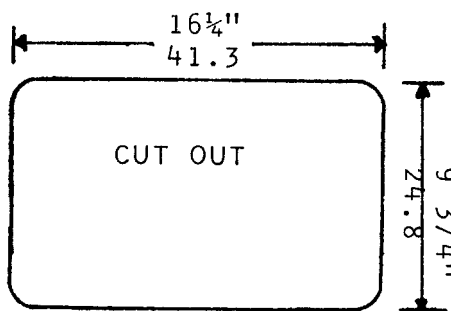

Moli-international

COMPACT DROP-IN HAND SINK WITH DECK FOR FAUCET

Compact, Economical & Easy to Install

- Molded in one piece from quality A.B.S. plastic
- Complete with 3 1/2" S.S. drains and chrome basket strainer
- 11 1/2" x 20" x 6" o.a.
 - Sink bowl size: 9 1/2" x 16" x 6"
 - Deck faucet mount 4" o.c.

- Low in cost
- Easy to install
- Adheres to metal, wood & plastic laminations
- Just cut hole in shelf or counter top and apply glue to underside of integral rim - set in place

N.S.F. CERTIFIED UNDER STANDARD 2