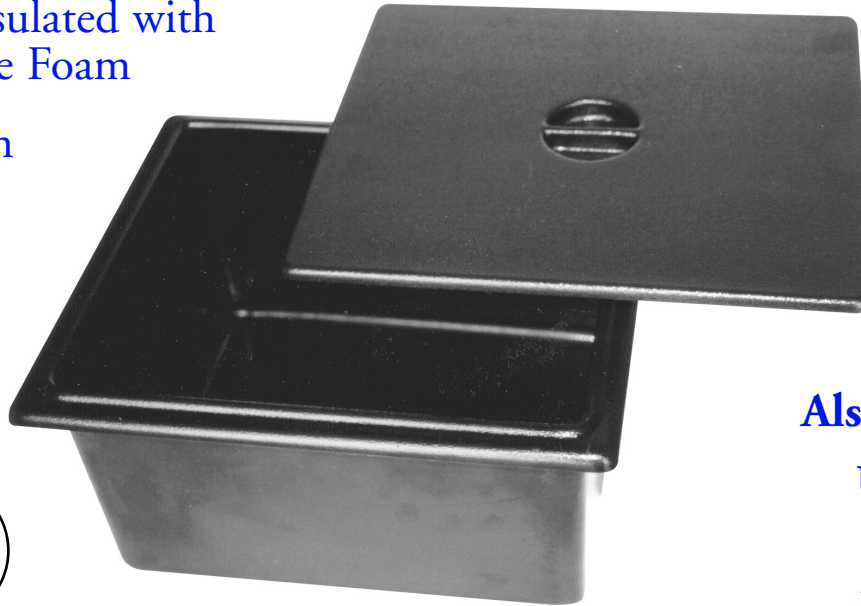

Moli-international

COMPACT MOLI-MERCHANT

- Black or Brown ABS Plastic
- Fully Insulated with Urethane Foam
- Premium Quality Leather Finish

**ALL
NEW!**

**Use as a Drop-In
or Table Top Unit**

Also as a Pullout Unit

**Unit has One Piece
Lift Off Cover**

Built-In Tote Grips

Unit Size 14"x12"x8" Deep

N.S.F. CERTIFIED AND
LISTED STANDARD 2

Ideal Uses

- * **Excellent to Display and Merchandise Food**
- * **Store Ice**
- * **Chill Drinks**
- * **Ice Capacity 15 lbs.**
- * **Excellent for Snack Bars, Super Markets, Delis,
Food Carts and Restaurants**