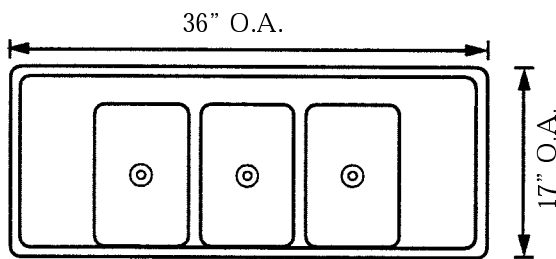

## MID-SIZE THREE COMPARTMENT DROP-IN MINI SINK with DRAIN BOARDS

ALL  
NEW!

### New Bowl Size!

- Molded in one piece from quality black A.B.S. plastic
- Sink bowl size: 6 1/2" x 12" x 6 1/2" deep
- Drain board size: 6 1/4" x 14 3/4"
- Deck faucet mount 4" O.C.
- Drain: Mini basket stainless steel 1 1/2 I.P.S. / 3.8 CM

Overall size 17" x 36"

- Complete with faucet
- Low in cost
- Easy to install
- Adheres to metal, wood & plastic laminations
- Just cut one hole in shelf or counter top and apply glue to underside of integral rim - set in place