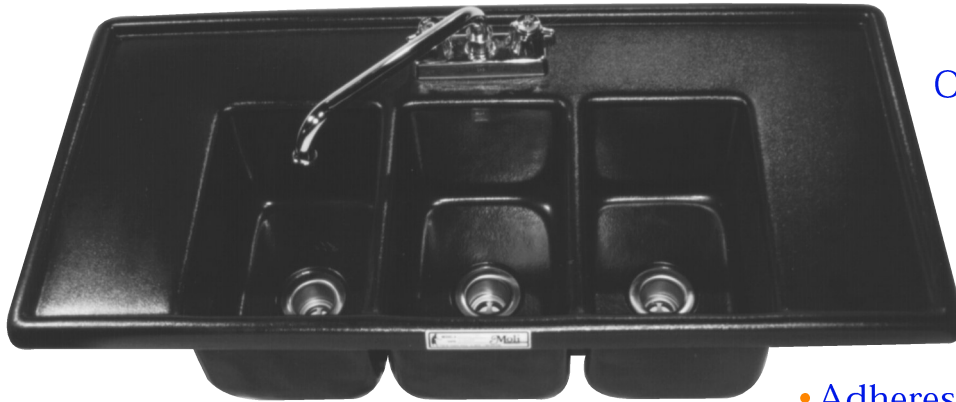

## MID-SIZE THREE COMPARTMENT DROP-IN MINI SINK with DRAIN BOARDS

ALL  
NEW!

### New Bowl Size!

- Molded in one piece from quality black A.B.S. plastic
- Sink bowl size: 6 1/2" x 12" x 6 1/2" deep
- Drain board size: 6 1/4" x 14 3/4"
- Deck faucet mount 4" O.C.
- Drain: Mini basket stainless steel 1 1/2 I.P.S. / 3.8 CM

Overall size 17" x 36"

- Complete with faucet
- Low in cost
- Easy to install
- Adheres to metal, wood & plastic laminations
- Just cut one hole in shelf or counter top and apply glue to underside of integral rim - set in place