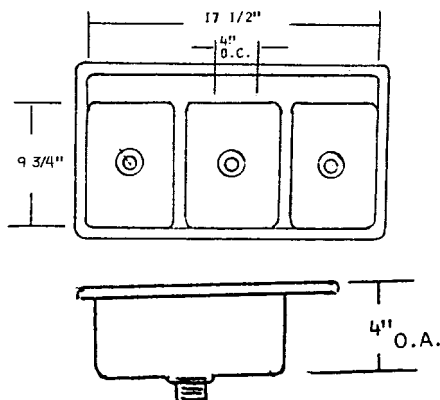

Sink Cut Out

N.S.F. CERTIFIED UNDER STANDARD 2
*THIS SINK HAS BEEN EVALUATED FOR WAREWASHING
AND FOOD PREPARATION ONLY IN FOOD CARTS UNDER
STANDARD 59

Black Model no... BHS-1318
Walnut Brown Model no... KHS-1318

Ship Complete Unit - U.P.S.

1150 W. Virginia Avenue . Denver, Colorado 80223 . Phone 303-777-0364
1-800-525-8468 . Fax 303-777-0658 . www.moliinternational.com