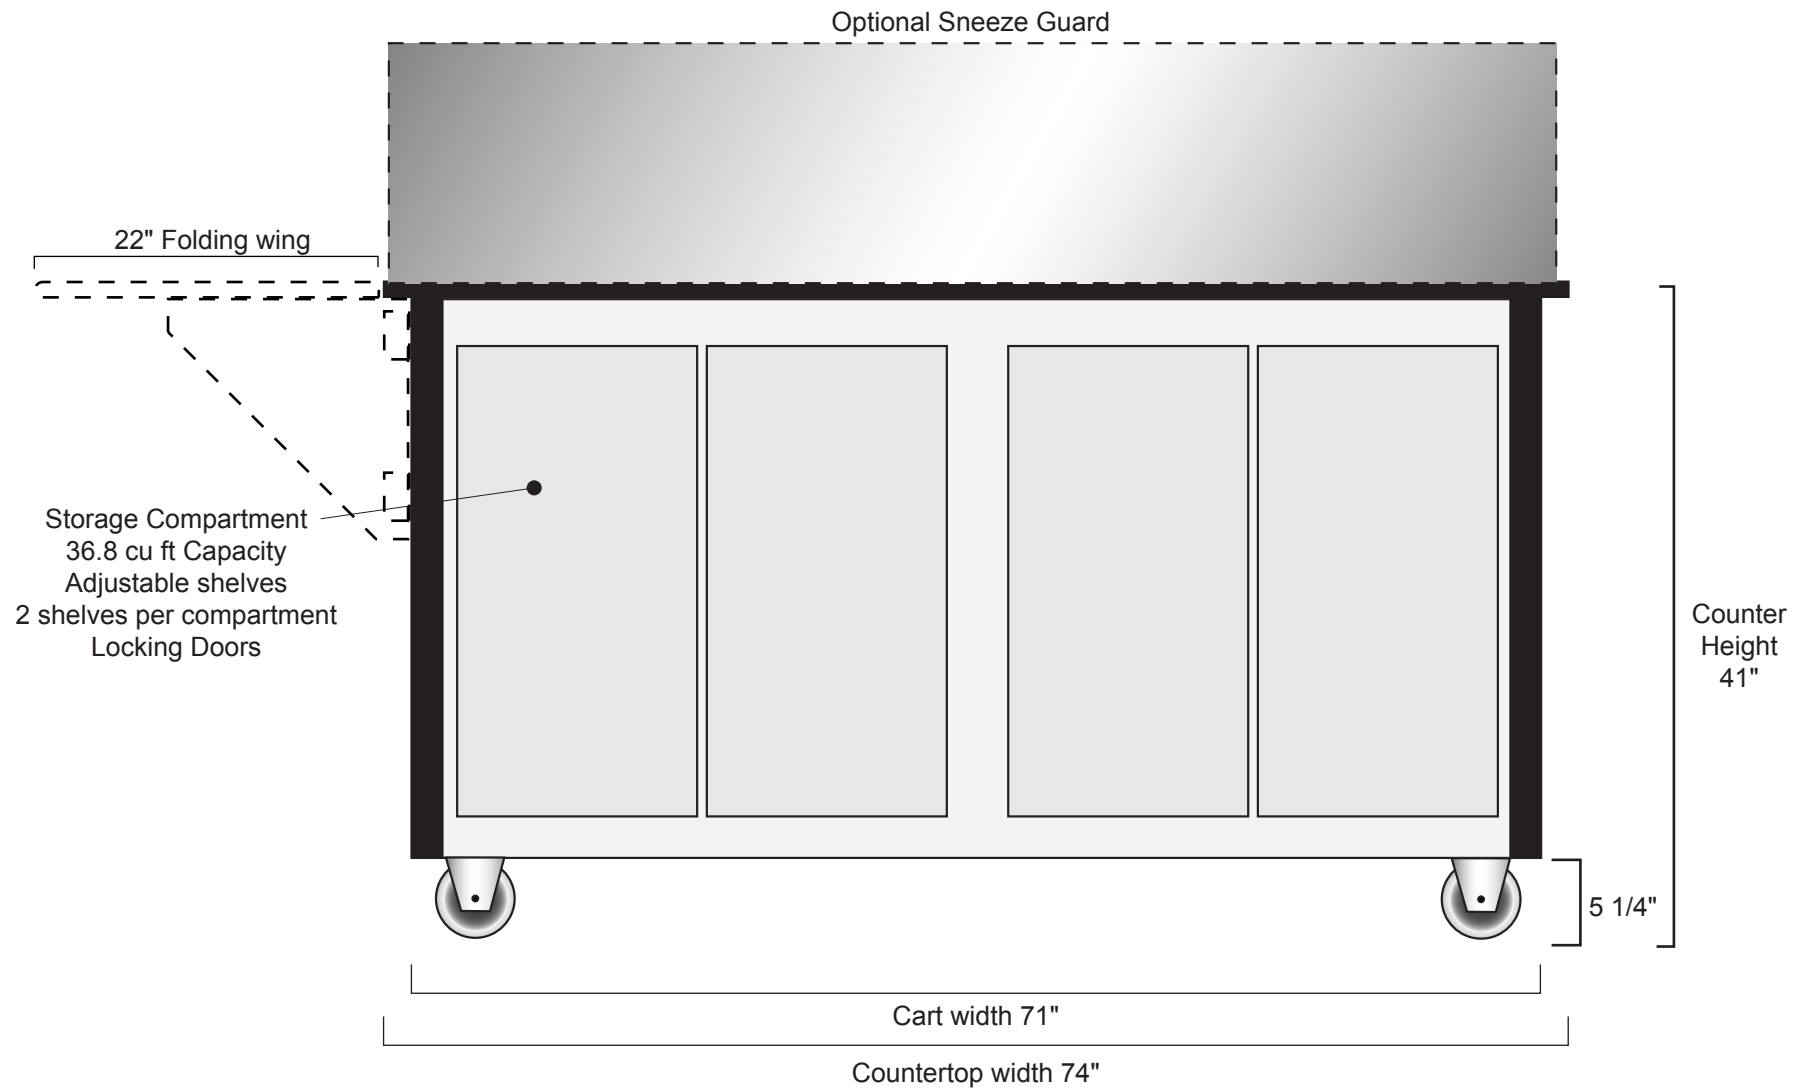

Drawing is to scale  
1 inch : 1 foot

**600-SC**

www.CMCESPRESSO.COM

toll free 888-584-8881  
590 W. Dutton Rd. Suite #1, Eagle Point, OR 97524

Model Number: 600-SC Storage Unit	Customer:
Special:	Job:
Color:	Date:
<b>View: Operator Side</b>	