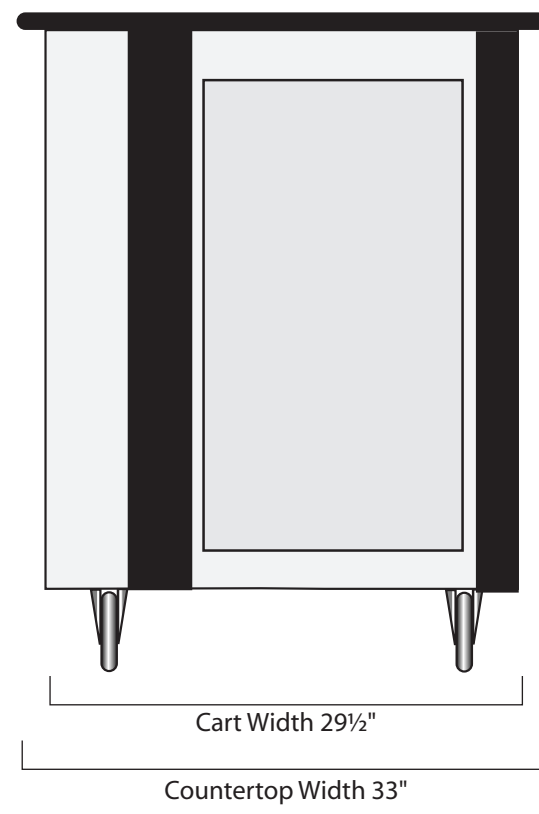

**Available in both Right & Left Configurations**

Drawing is to scale  
1 inch : 1 foot

**600-SCR**

Model Number: 600-SC Storage Unit	Customer:
Special: Rounded side cart	Job:
Color:	Date:
<b>View: Operator Side</b>	Cleared By: