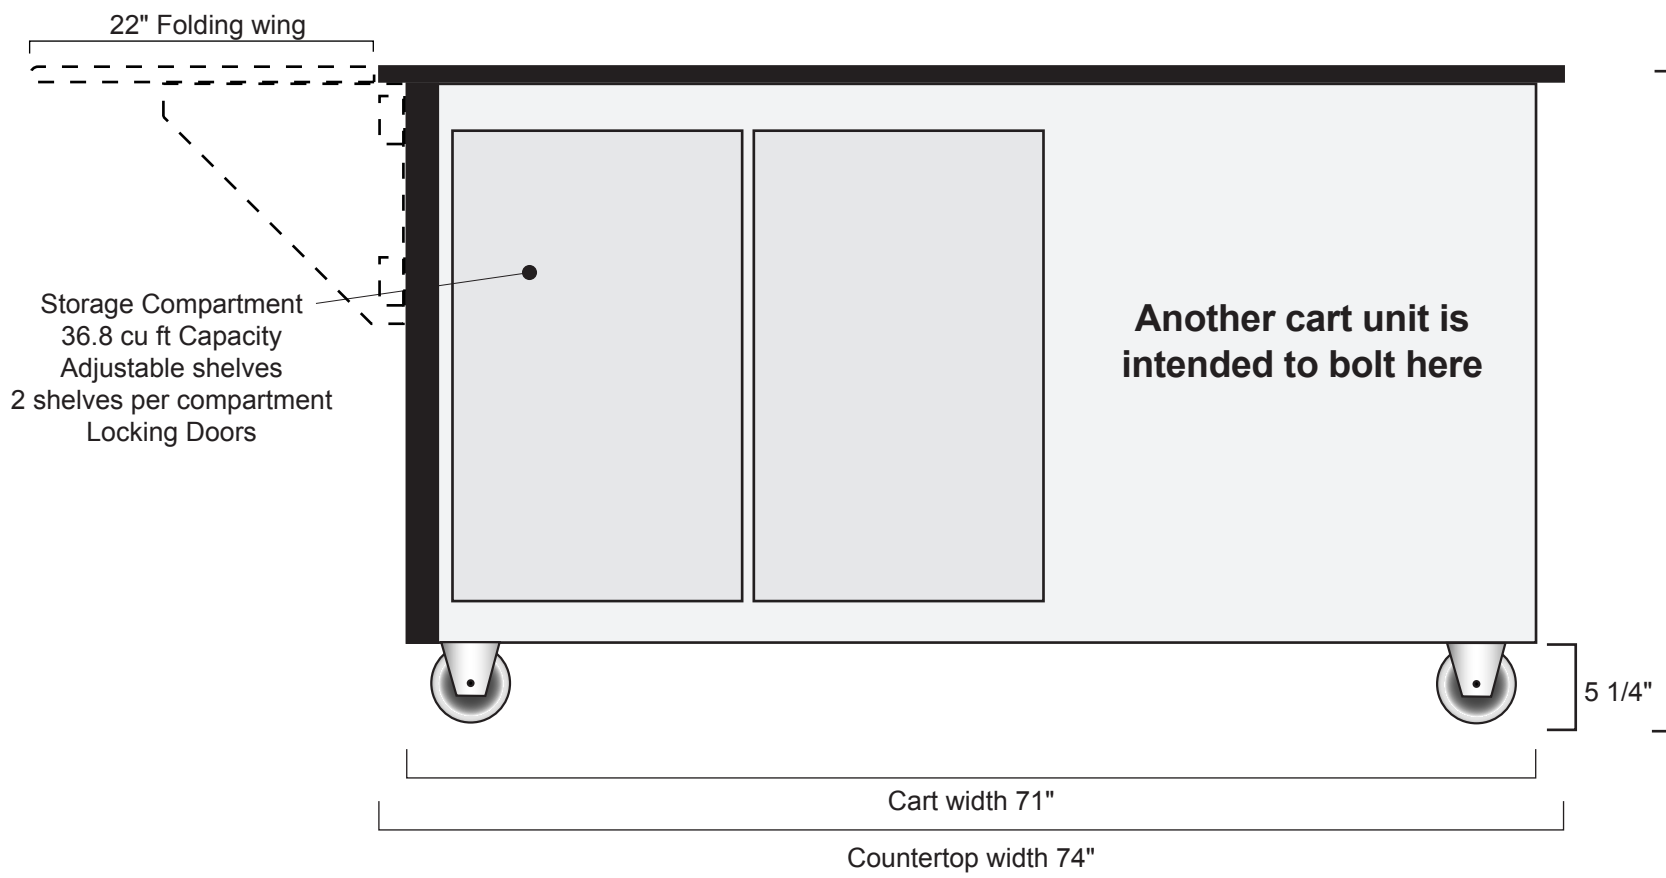

**Available in both Right & Left Configurations**

Drawing is to scale  
1 inch : 1 foot

**600-SCR**

Model Number: 600-SC Storage Unit	Customer:
Special: Rounded side cart	Job:
Color:	Date:
<b>View: Operator Side</b>	Cleared By: