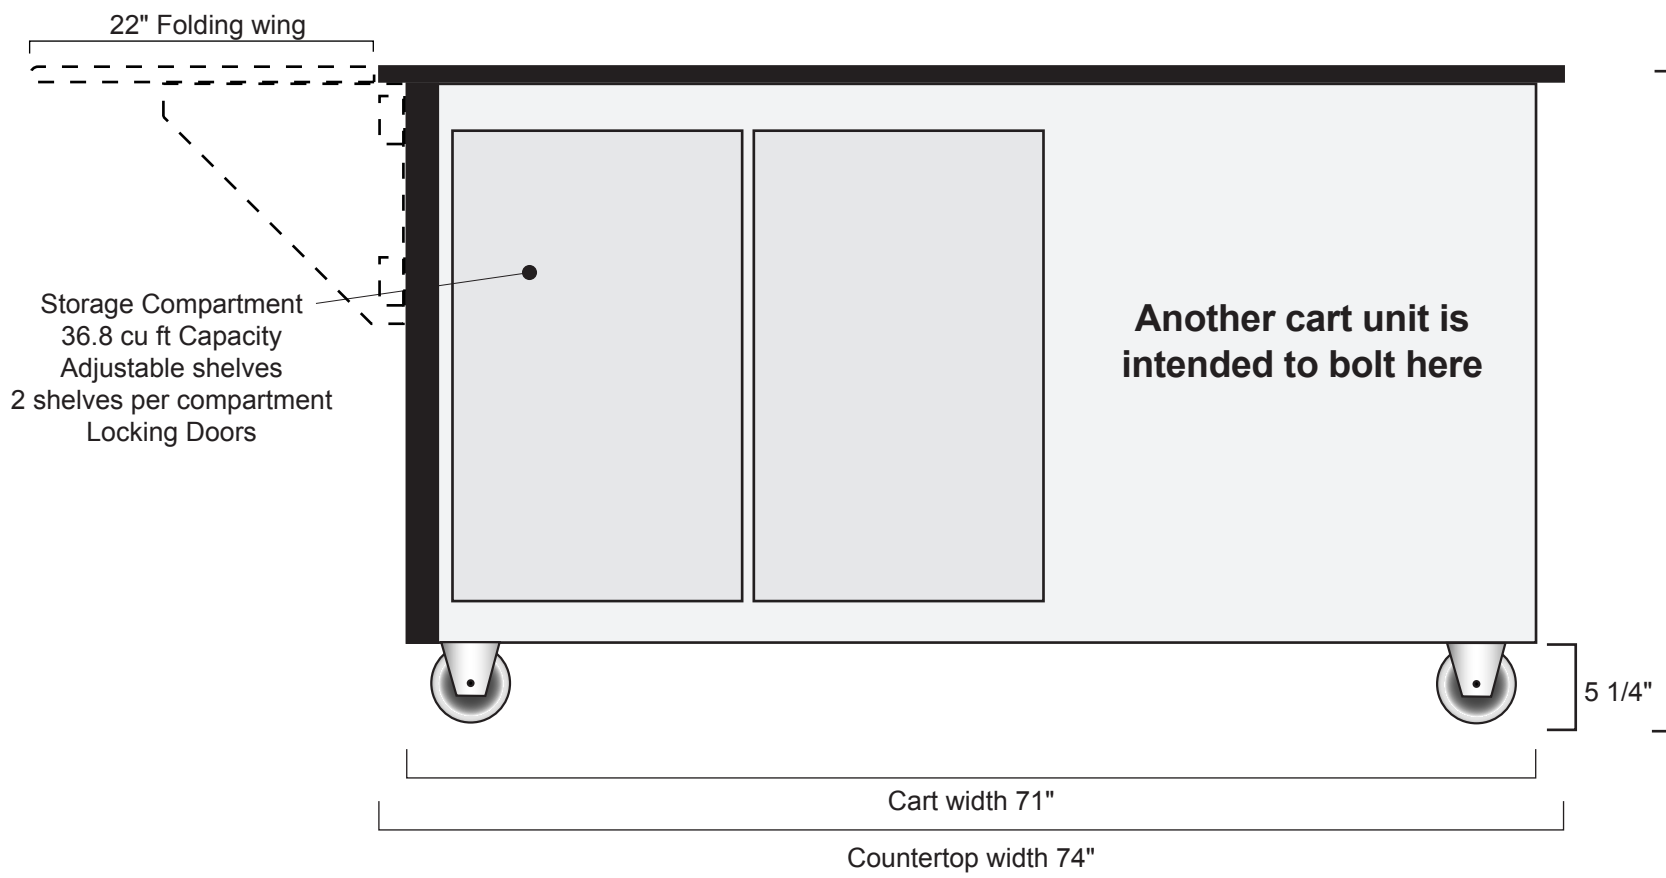

Available in both Right & Left Configurations

Drawing is to scale
1 inch : 1 foot

600-SCA

| | |
|-----------------------------------|-------------|
| Model Number: 600-SC Storage Unit | Customer: |
| Special: Angled side cart | Job: |
| Color: | Date: |
| View: Operator Side | Cleared By: |