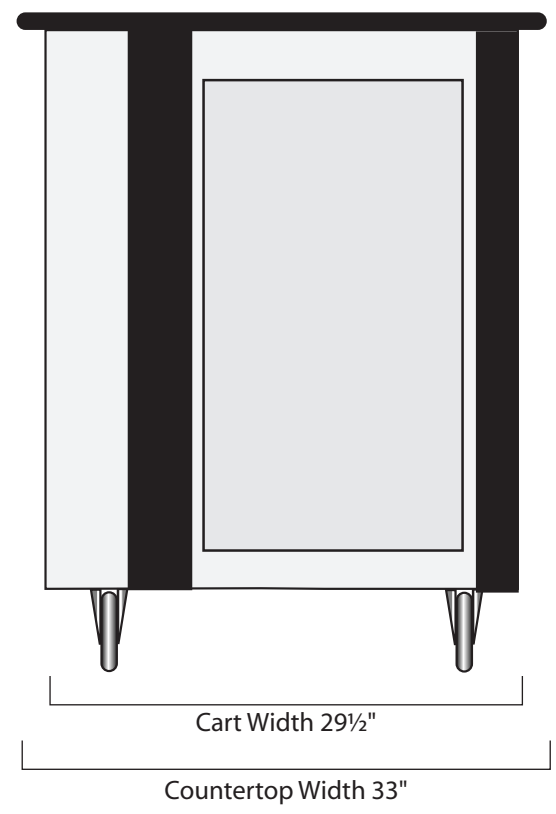

Available in both Right & Left Configurations

Drawing is to scale
1 inch : 1 foot

600-SCA

| | |
|-----------------------------------|-------------|
| Model Number: 600-SC Storage Unit | Customer: |
| Special: Angled side cart | Job: |
| Color: | Date: |
| View: Operator Side | Cleared By: |